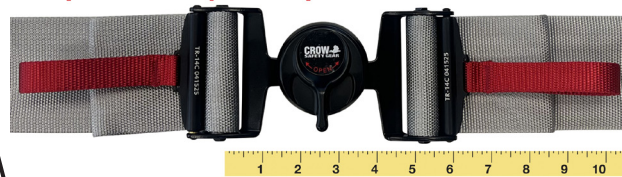

Retail \$248.89

Available in
Red
Blue
Black
Purple
Gray

Clip-in model
11144

**& TRIED
TRUE**
since 1972

11106PRO

Available in
5-, 6- or 7-way

- Dog Bone Taper to accommodate head and neck devices
- Black aluminum harness adjuster lift tab to release
- Adjusts at your lap: Perfect for containment seats

Retail \$371.40

Available in
Red
Blue
Black
Purple
Gray

Clip-in model
11146PRO

Adjusters 5" apart. A perfect fit for small seats.

Adjusters 12" apart.

**LATEST
AND
GREATEST**

5 Star Racer Rating