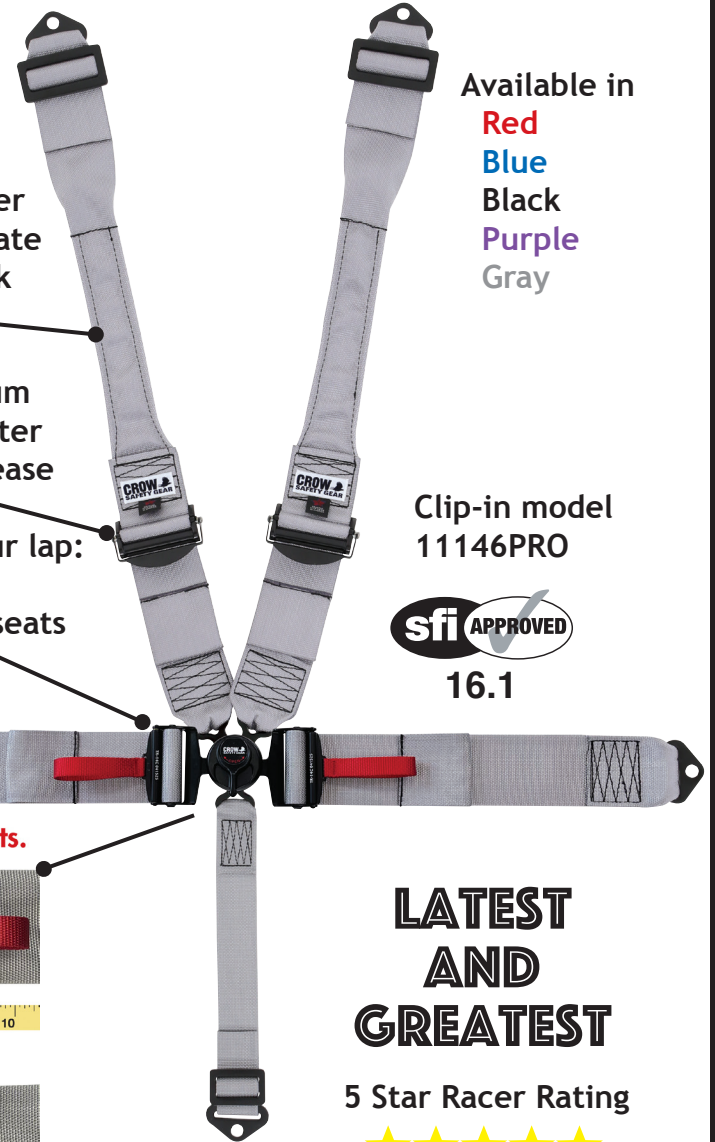

WHY GO PRO?

Evolution of the Race Harness

11104

Available in
5-, 6- or 7-way

- 5-way kam lock
- All points bolt in
- Steel Roller Adjusters pull down to adjust
- Steel Roller Adjusters pull up or pull down to adjust

Retail \$248.89

Available in
Red
Blue
Black
Purple
Gray

Clip-in model
11144

**& TRIED
TRUE**
since 1972

11106PRO

Available in
5-, 6- or 7-way

- Dog Bone Taper to accommodate head and neck devices
- Black aluminum harness adjuster lift tab to release
- Adjusts at your lap: Perfect for containment seats

Retail \$371.40

Available in
Red
Blue
Black
Purple
Gray

Clip-in model
11146PRO

Adjusters 5" apart. A perfect fit for small seats.

Adjusters 12" apart.

**LATEST
AND
GREATEST**

5 Star Racer Rating